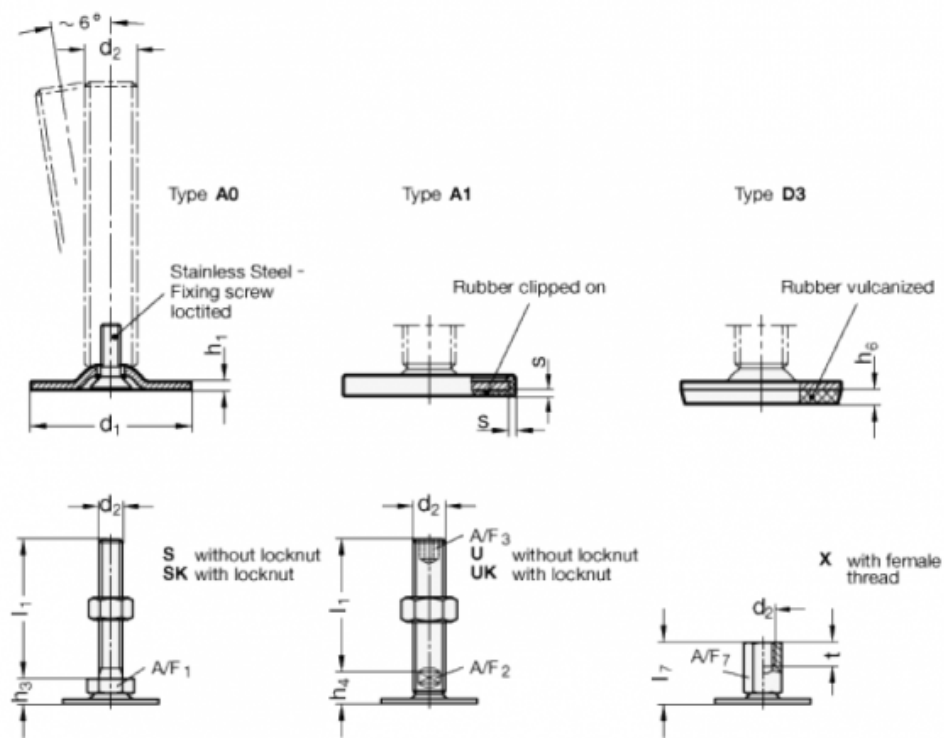

Data Sheet

Article number: 204080M1080A1S

Description: E+G levelling foot

GN 40-80-M10-80-A1-S

Note: S Without nut, External hexagon at the bottom

Measures

A/F1	=	17
d1	=	80
d2	=	M10
h1	=	3
h3	=	12
h6	=	
l1	=	80
s	=	2